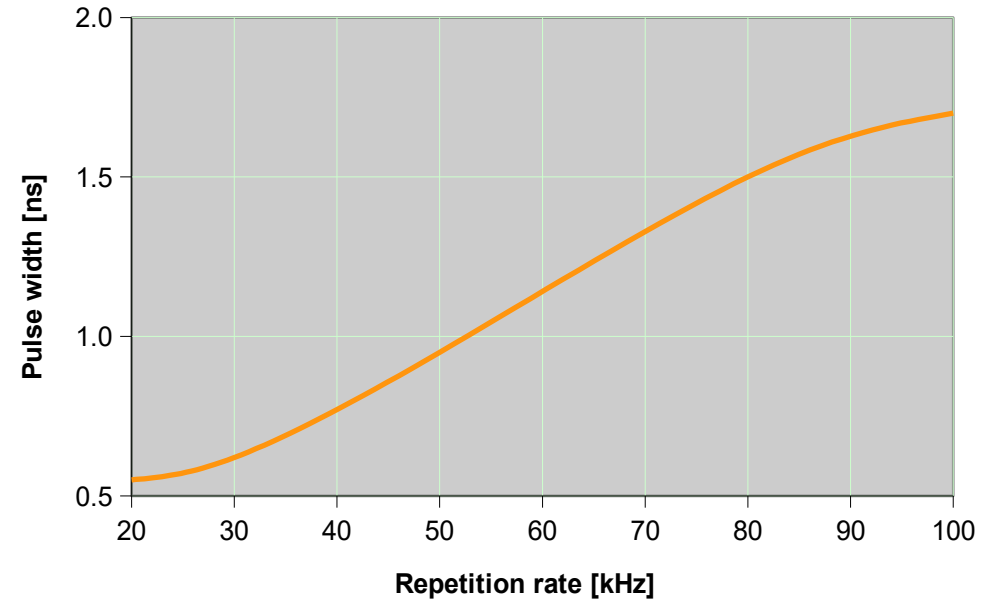

Wedge HF 532nm Plus – PERFORMANCE CURVES (Rel. 190A)

Wedge HF 532nm Plus: Pulse Energy

Wedge HF 532nm Plus: Pulse Width

Wedge HF 532nm Plus: Average Power

Wedge HF 532nm Plus: Peak Power