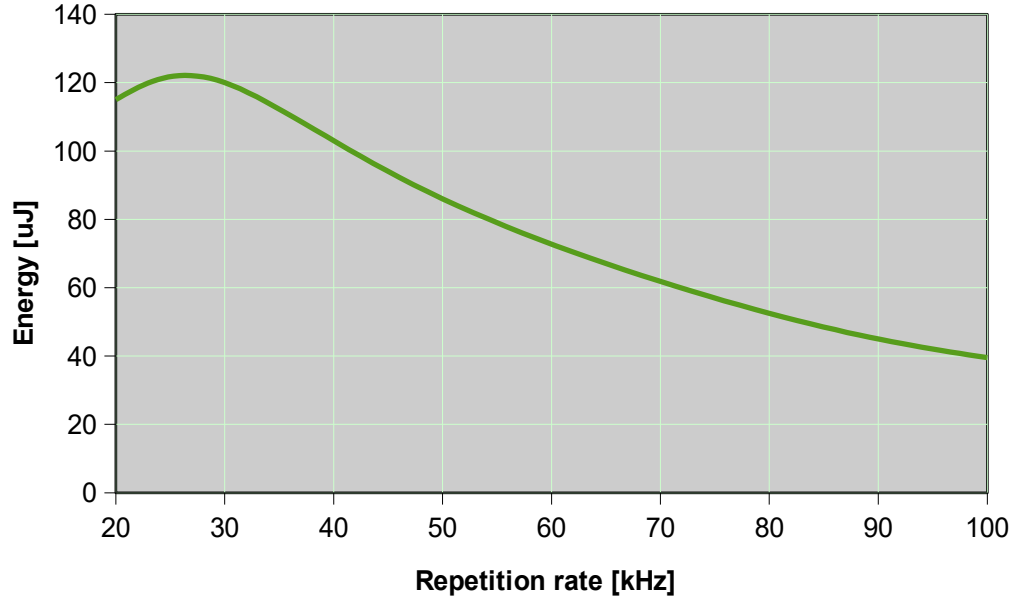

Wedge HF 532nm Plus – PERFORMANCE CURVES (Rel. 190A)

Wedge HF 532nm Plus: Pulse Energy

Wedge HF 532nm Plus: Pulse Width

Wedge HF 532nm Plus: Average Power

Wedge HF 532nm Plus: Peak Power