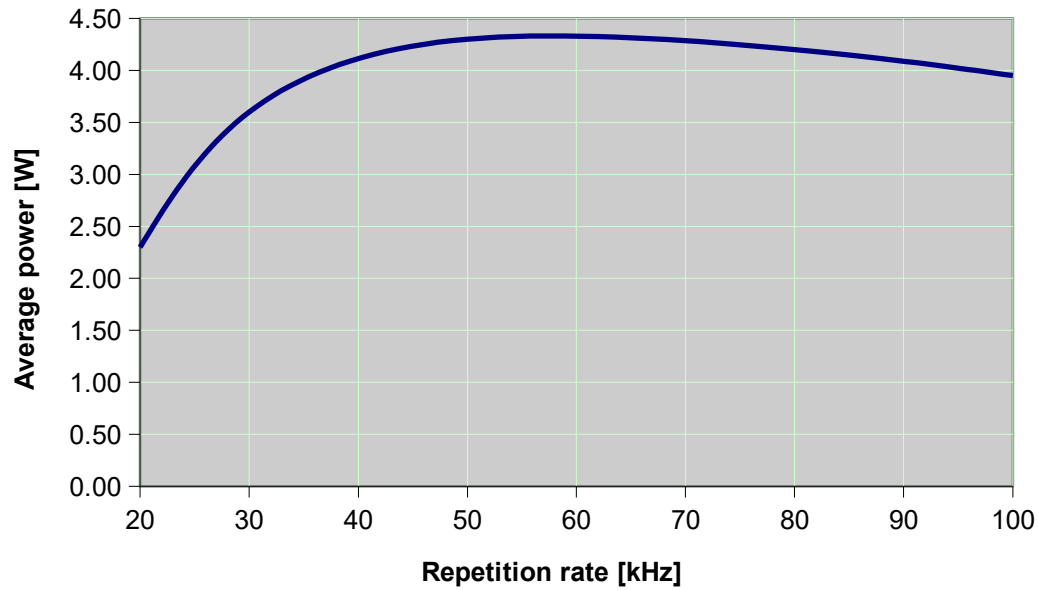

Wedge HF 532nm Plus – PERFORMANCE CURVES (Rel. 190A)

Wedge HF 532nm Plus: Pulse Energy

Wedge HF 532nm Plus: Pulse Width

Wedge HF 532nm Plus: Average Power

Wedge HF 532nm Plus: Peak Power